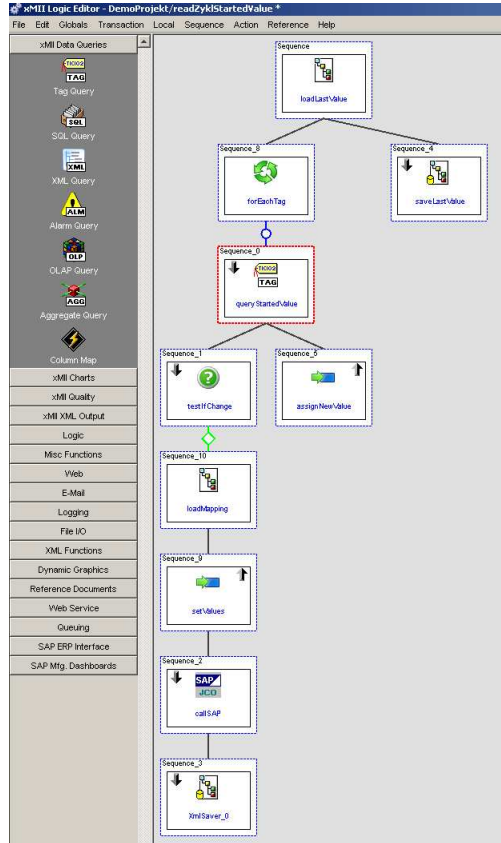

Integration and functionality will be increased dramatically with simultaneous elimination of frequently untransparent “Non-SAP technology”.

With the connection of machinery and equipment, **top flow** also relies consequently on SAP-technology.

SAP MII links these systems with the **top flow** MDC-system in real-time and offers above that a comprehensive functionality of the analytics and visualization.

top flow GmbH
IT Solutions

Kaiserstrasse 58
88348 Bad Saulgau
T: +49 / 75 81 / 202 95 – 0
F: +49 / 75 81 / 202 95 – 19
info@top-flow.de
www.top-flow.de

top flow not only uses the MII functionality for technical connection of the production systems. The definition possibility of comprehensive business-logic exploits various possible applications, for instance in reliance of facility conditions.

- Alerts
- Web Services
- E-Mails
- File input/output
- Etc

Eventually the visualization of process data finds direct usage through the MII in the MDC-dialogue of the **top flow** solution.

SAP MII completes the **top flow** MDC- solutions perfectly.