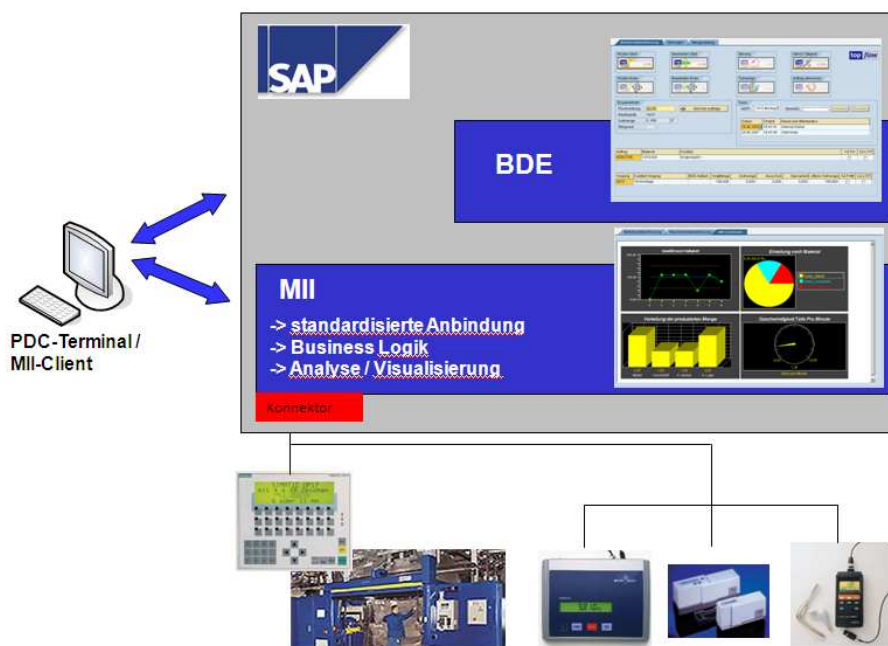

Through the SAP MII-Integration to a comprehensive MES-System

With the **top flow** solutions of the Shop Floor Integration there was an unknown territory entered in this area of application. These solutions are developed as SAP-Applications and proceed therefore totally integrated in the SAP environment. The customer installations of different industries show the successful approaches:

- no interface
- highest integration
- biggest functionality
- transparent SAP technology

This philosophy can be continued consequently with SAP MII, when it comes to the connection of machines, production facilities, scales or other relevant appliances or information sources.

Integration and functionality will be increased dramatically with simultaneous elimination of frequently untransparent “Non-SAP technology”.

With the connection of machinery and equipment, **top flow** also relies consequently on SAP-technology.

SAP MII links these systems with the **top flow** MDC-system in real-time and offers above that a comprehensive functionality of the analytics and visualization.

top flow GmbH
IT Solutions

Kaiserstrasse 58
88348 Bad Saulgau
T: +49 / 75 81 / 202 95 – 0
F: +49 / 75 81 / 202 95 – 19
info@top-flow.de
www.top-flow.de